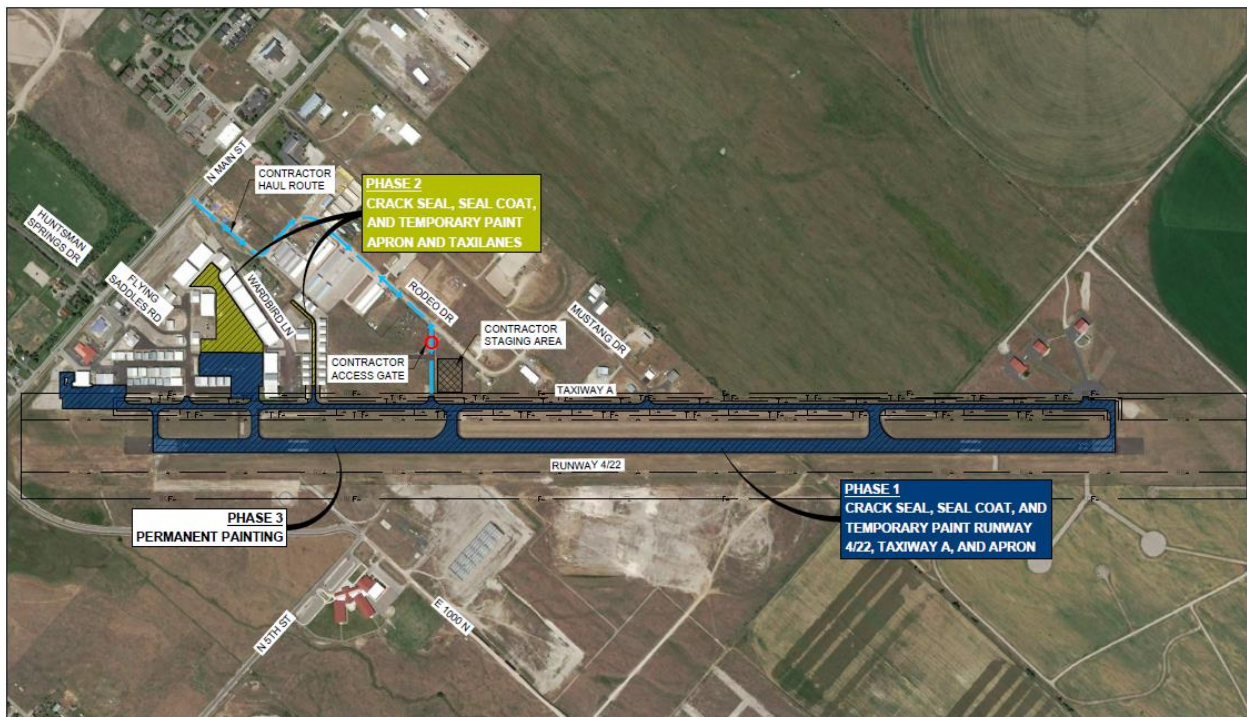

DRIGGS-REED MEMORIAL AIRPORT

AIRPORT PAVEMENT MAINTENANCE PROJECT

When: 9/9/2020 to 9/19/2020

Runway 4/22 Closed (Phase 1):

9/9/2020 to 9/15/2020

Contact: Lori Kyle with questions

lkyle@driggsidaho.org

(208) 354-2362 ex. 2190